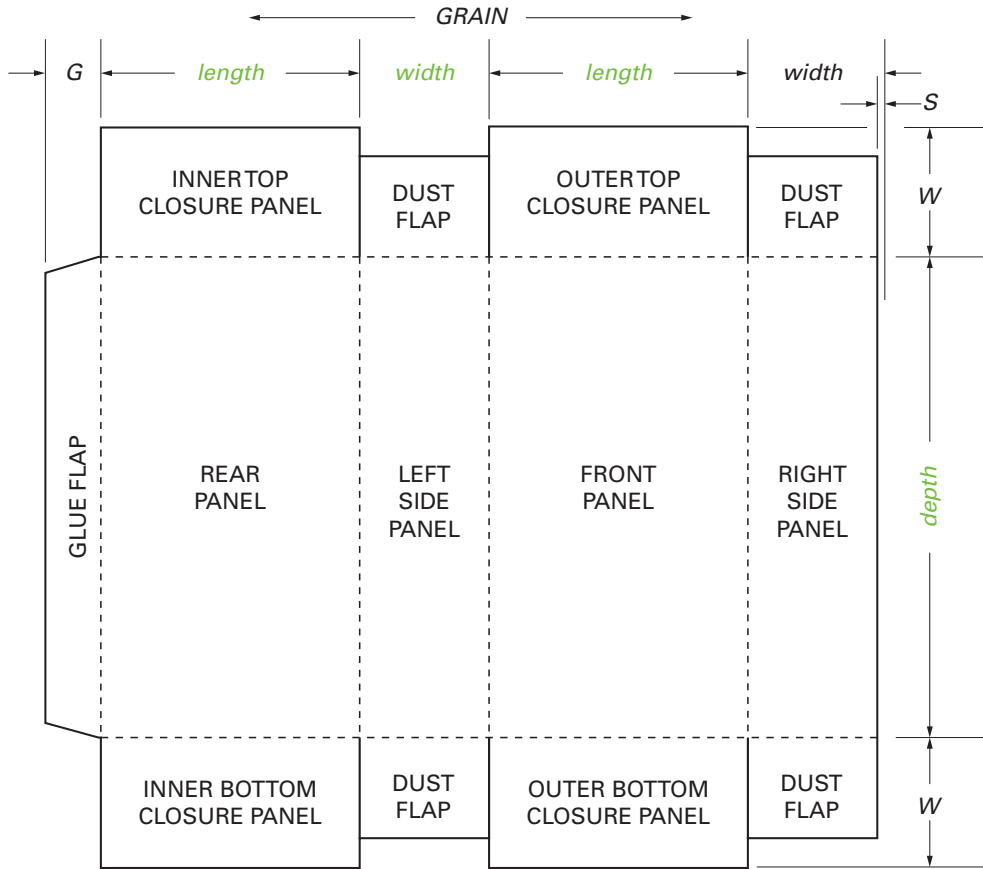

Full Overlap Seal End (FOSE)

This carton is generally assembled, filled and sealed on automatic, horizontal or vertical packaging equipment. This style is also beneficial for larger volume orders as it's not packed by hand. Additionally, each style seal end can feature a zipper-style tear strip on the top panel if chosen. Full flap style cannot reclose once the end consumer opens it from the top panel. Partial flap style allows carton to be reclosed by the end consumer. (Ex. cereal boxes)

Size measured: L x W x D