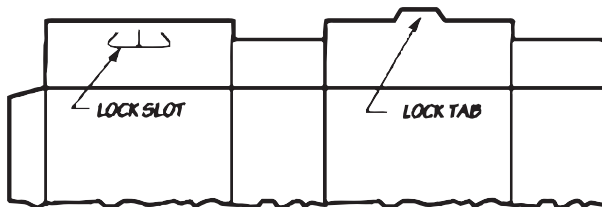

Full Overlap Seal End (FOSE)

This carton is generally assembled, filled and sealed on automatic, horizontal or vertical packaging equipment. This style is also beneficial for larger volume orders as it's not packed by hand. Additionally, each style seal end can feature a zipper-style tear strip on the top panel if chosen. Full flap style cannot reclose once the end consumer opens it from the top panel. Partial flap style allows carton to be reclosed by the end consumer. (Ex. cereal boxes)

Size measured: L x W x D