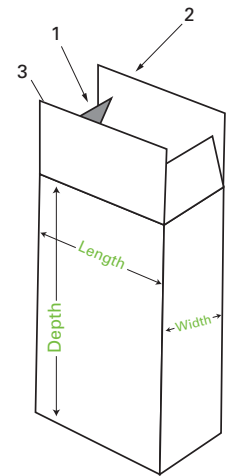

Full Overlap Seal End (FOSE)

This carton is generally assembled, filled and sealed on automatic, horizontal or vertical packaging equipment. This style is also beneficial for larger volume orders as it's not packed by hand. Additionally, each style seal end can feature a zipper-style tear strip on the top panel if chosen. Full flap style cannot reclose once the end consumer opens it from the top panel. Partial flap style allows carton to be reclosed by the end consumer. (Ex. cereal boxes)

Size measured: L x W x D