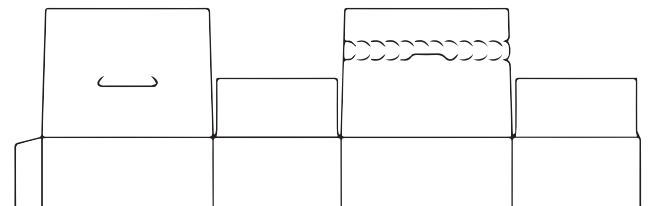

Full Overlap Seal End (FOSE)

This carton is generally assembled, filled and sealed on automatic, horizontal or vertical packaging equipment. This style is also beneficial for larger volume orders as it's not packed by hand. Additionally, each style seal end can feature a zipper-style tear strip on the top panel if chosen. Full flap style cannot reclose once the end consumer opens it from the top panel. Partial flap style allows carton to be reclosed by the end consumer. (Ex. cereal boxes)

Size measured: L x W x D